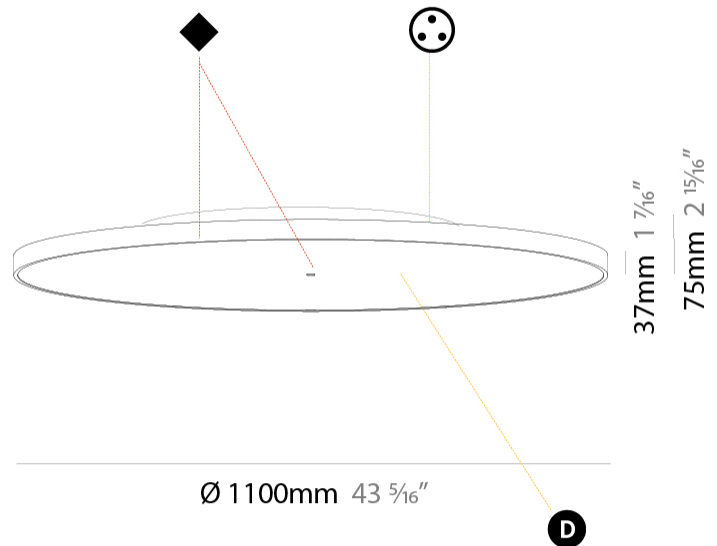

GENERAL

Series: Sign Diva
Subseries: Sign Diva
Brand: Prolicht
Division: Architectural
Mounting Type: Surface
Mounting Location: Ceiling
Subcategory: Ambient

PHYSICAL

Shape: Round
Diameter (mm): 1100
Diameter (in): 43 ⁵/₁₆"
Height (mm): 75
Height (in): 2 ¹⁵/₁₆"
Light Distribution: Direct / Indirect
Weight (kg): 18.39
Weight (lbs): 40.54
Diffuser: Direct - PMMA - Opal/Micro-Prism/Sparkling Secret/Vintage Industrial with Shine Ring / Indirect - White/Yellow/Orange/Red/Blue/Green
Fixture Finish: SSR / BKV / CWI / CRY / HAB / UFT / ITA / RUA / FTG / MYG / LOD / PUS / FRO / FUP / KIA / POP / BLS / SPG / MEY / GOH / GUM / CHC / COM / ABZ / JAG / OBR / MOS / ROR
Fixture Material: Extruded Aluminum / Steel

ELECTRICAL

Lamp Type: LED (Zhaga Standard)
Input Wattage (W): 169.4
Total Output Wattage (W): 134
Dimming: Tri-Mode (Non-Dimming and Phase Dimming (120Vac only) and 0-10V Dimming)
Driver Included: Yes
Driver Location: Integrated
Driver Type: Constant Current - Universal
Driver Class: Class 2
Input Voltage (V): 120 - 277
Constant Current (MA): 600

LED

Color Temperature (*K): 3000 / 3500 / 4000
Max. Delivered Lumen (lm): 19520 / 19933 / 20340
CRI: >90 CRI
Lamp Life (hrs): 50000

OPTICAL

RATINGS AND CERTIFICATIONS

Certified By: Certified for North American Standards
IP rating: IP20